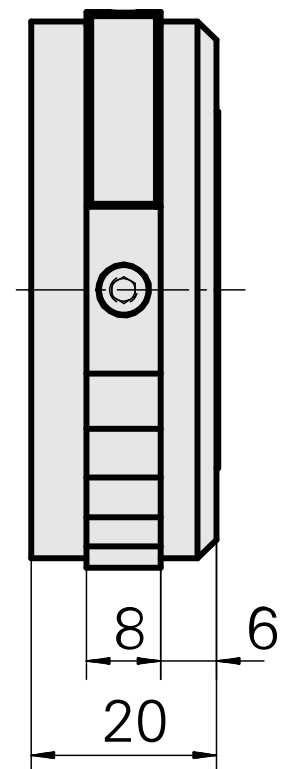

Matrice d'estampage, D60 mm

Données techniques

Catégorie d'accessoires PO

Galet d'estampage