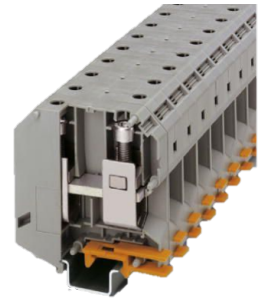

Clip

Technical data

Electrical assemblies	Terminal
Length	70.5 Millimeter
Width	20 Millimeter
Height	83.5 Millimeter
Cross-section	50 Square millimeter
Number of wires/poles (ST)	2 Piece
	GY - grey

No 3-side view is currently available for this product