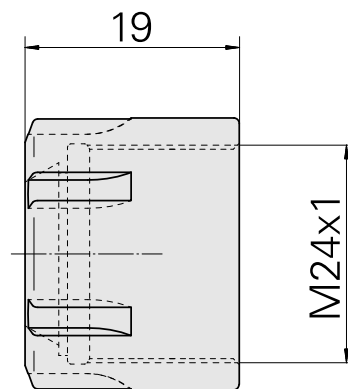

### Technical data

TH accessories category

Clamping nut

Mounting

ER20

Collet type

ER 20

Clamping nut type

Female thread diameter reduced

10435531  
901939.2201

**INDEX**

---