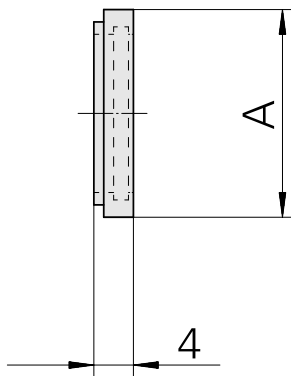

Sealing washer ER16 7-7.5mm, for internal cooling lubricant supply

Technical data

TH accessories category	Sealing washer
Mounting	ER16
Tool mounting	7-7.5mm
Collet type	ER 16

10416680
W9990373

INDEX

Documents