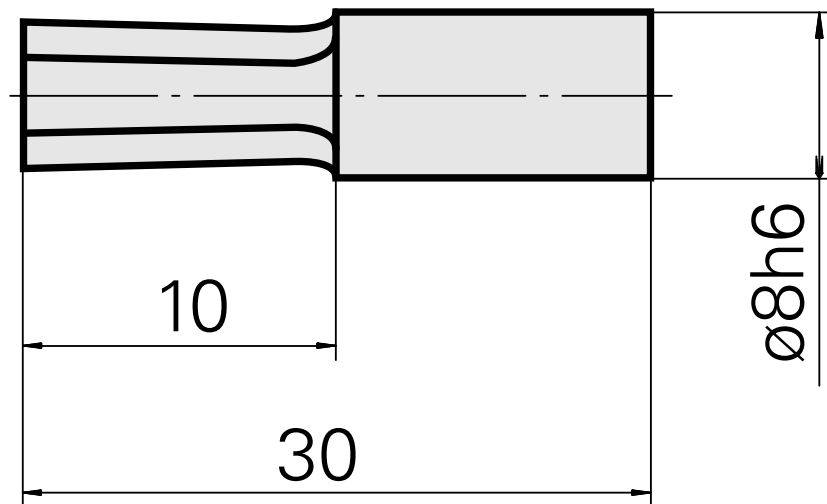

Broach SW2,5 mm

Technical data

TH accessories category

Broach

Mounting

SW2,5 mm

Tool mounting

8mm