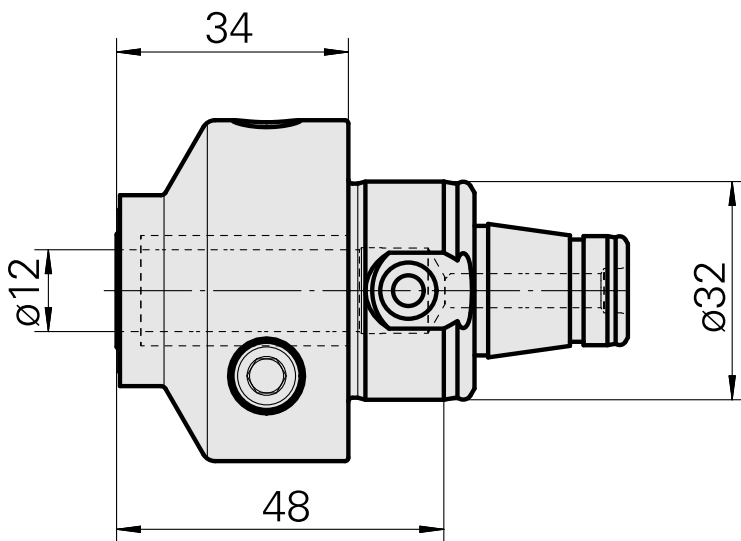

## WFB 32-20 Hydraulic expansion chuck D12

### Technical data

TH accessories category

WFB 32-20

Mounting

Hydraulic expansion chuck D12

Quick change inserts

hydraulic expan. mounting