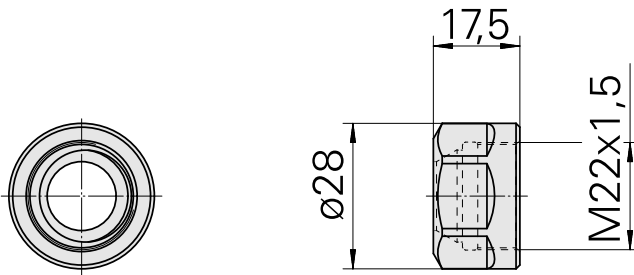

Clamping nut

Technical data

TH accessories category

Mounting

Collet type

Clamping nut type

Clamping nut

ER16

ER 16

Female thread

10378189
901939.01

INDEX

Documents

No downloads available for this product