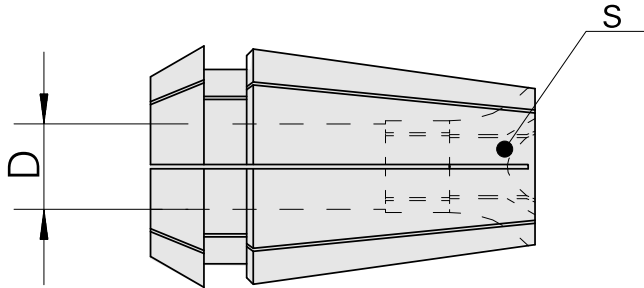

## ER-Collet chuck for taps ER 25-GB 6mm

### Technical data

TH accessories category	ER-Collet chuck for taps
Mounting	ER25
Tool mounting	6mm
Collet type	ER 25-GB