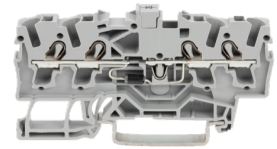

## Clip

### Technical data

<b>manufacturer product line</b>	Wago
<b>Electrical assemblies</b>	Terminal
<b>manufacturer product line</b>	Wago Serie 2001
<b>Length</b>	70 Millimeter
<b>Width</b>	5.2 Millimeter
<b>Height</b>	33 Millimeter
<b>Cross-section</b>	2.5 Square millimeter
<b>Number of wires/poles (ST)</b>	4 Piece
	GY - grey