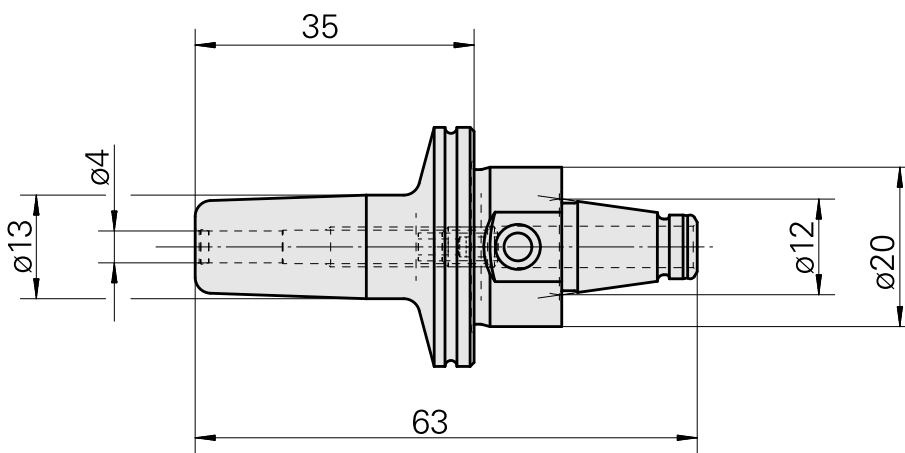

## WFB 20-12 Shrink-fit mounting D4

### Technical data

TH accessories category

WFB 20-12

Mounting

Shrink-fit mounting D4

Quick change inserts

shrink-fit mounting

## Accessories

Optional accessories

**Other accessories**

[Adjusting screw M 5x10](#)

Product ID : 10674886

Previous product ID : 326793

---