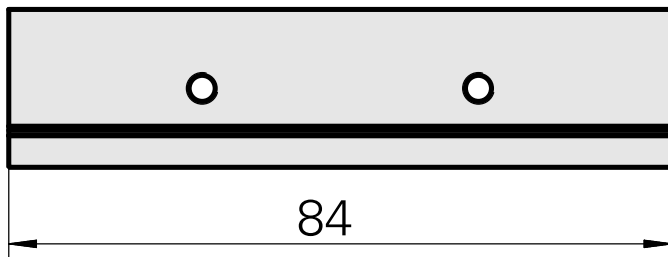

## Angle, Height 4 mm, Width 4 mm

### Technical data

TH accessories category

Compensation bracket

Mounting

Square 20x20