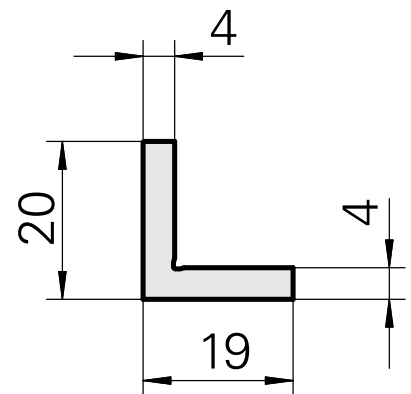

## Angle, Height 4 mm, Width 4 mm

### Technical data

TH accessories category

Compensation bracket

Mounting

Square 20x20