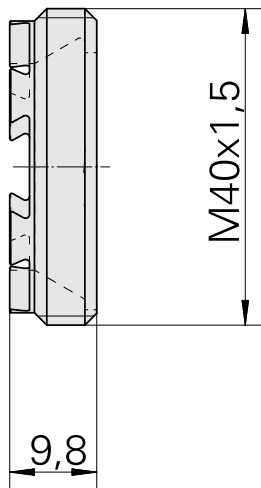

Clamping nut

Technical data

TH accessories category

Clamping nut

Mounting

ER32

Collet type

ER 32

Clamping nut type

Male thread

10322936
325950

INDEX

Documents

No downloads available for this product