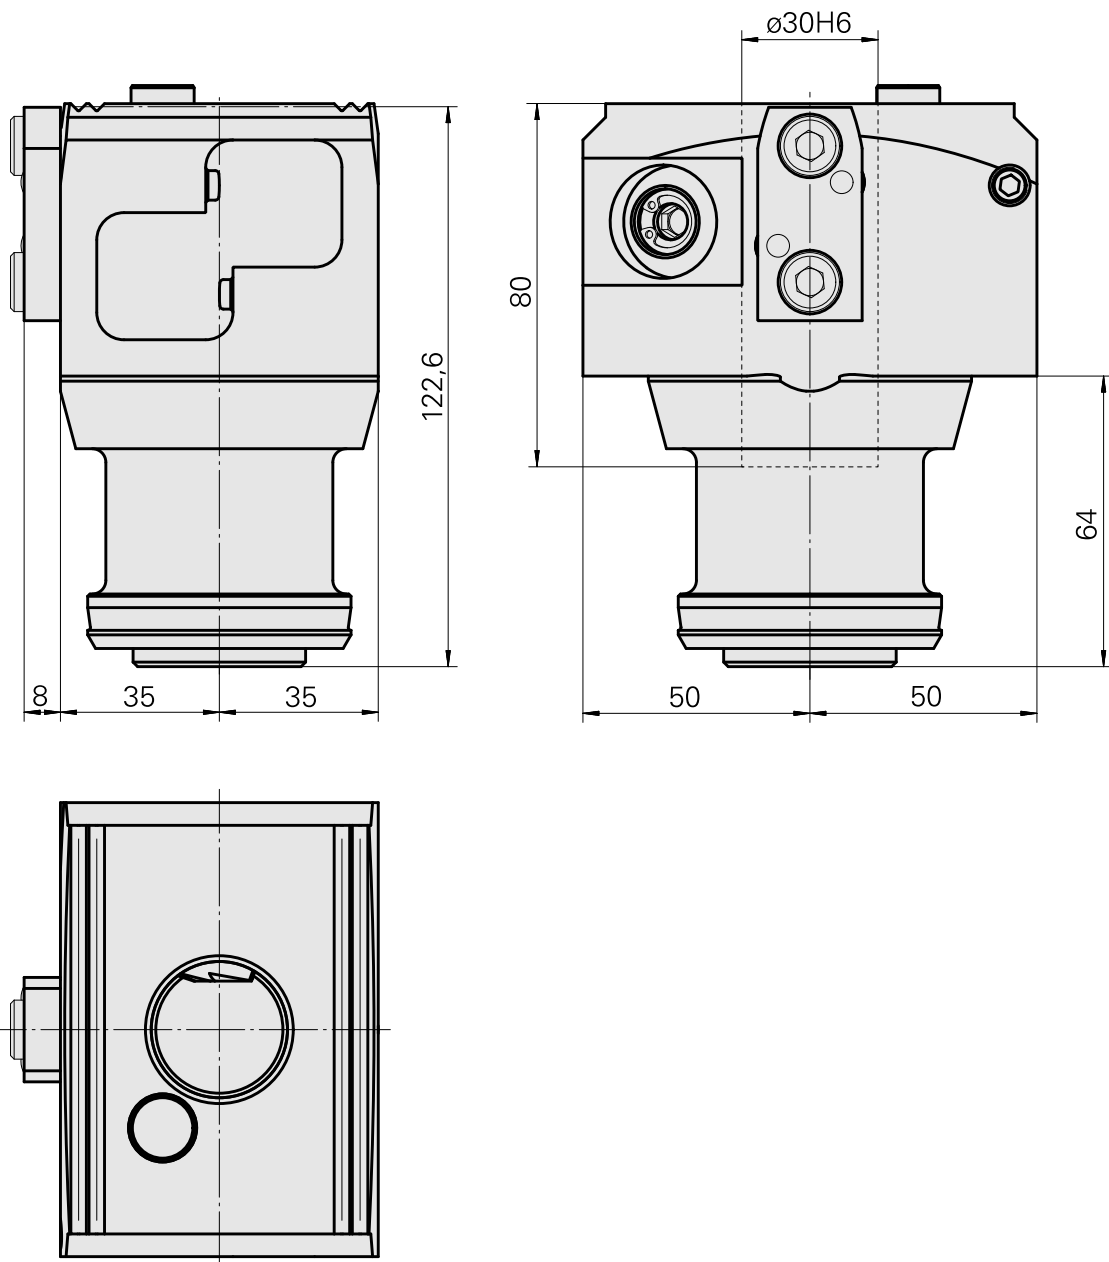

Mount VDI30

Technical data

TH accessories category

Adapter pre-adjustment block

Tool mounting

VDI 30

Documents

No downloads available for this product