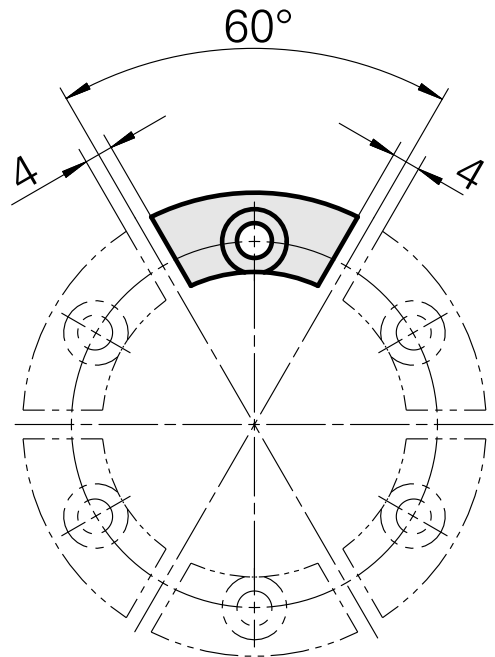

Cover plate Circular prism

Technical data

Shank TNL	Circular prism
Drive	not live
Fixation TNL	Central tensioning screw
INDEX TRAUB products	TNL12 • TNL12.2

10297555
950551

INDEX

Documents

No downloads available for this product