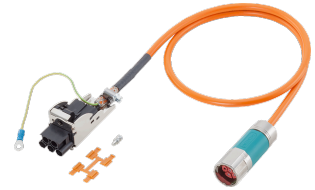

Cable

Technical data

Electrical assemblies	Electr. assembly lines
Length	10500 Millimeter
Cross-section	1.5 Square millimeter
Number of wires/poles (ST)	4 Piece
Voltage	600 Volt
Plug connection/type	M23 (size 1 / encoder) OG - orange
Shield	yes - shielded
Insulating material	TPM