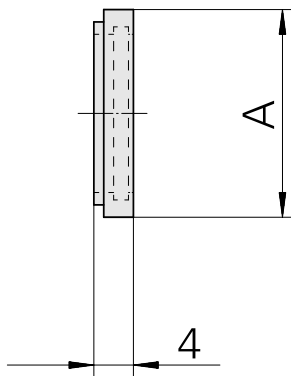

## Sealing washer ER16 4-4.5mm, for internal cooling lubricant supply

### Technical data

TH accessories category	Sealing washer
Mounting	ER16
Tool mounting	4-4.5mm
Collet type	ER 16