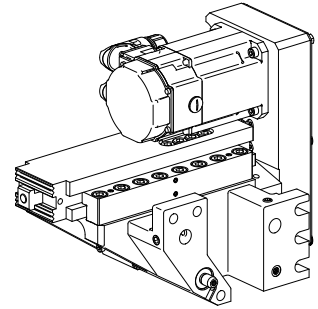

slide X-axis

Technical data

Machining position

INDEX TRAUB products

MS16-6 • MS16-6 Plus

No 3-side view is currently available for this product

Documents

No downloads available for this product

Accessories

Optional accessories

Quad-Ring® Seal

[quad-ring](#)

Product ID : 10606686

Previous product ID : 479112.0102

manufacturer product line Trelleborg	TSS material no.	Cord size 2.62 Millimeter	manufacturer product line Quad-Ring® Seal
---	------------------	------------------------------	--

O-Rings

[O-RING](#)

Product ID : 10720281

Previous product ID : 479100.0102

manufacturer product line Trelleborg	TSS material no.	Cord size 2 Millimeter	manufacturer product line O-ring
---	------------------	---------------------------	-------------------------------------

[Gasket ring](#)

Product ID : 10866740

Previous product ID : 479103.1542

manufacturer product line Trelleborg	TSS material no.	Cord size 2.62 Millimeter	manufacturer product line O-ring
---	------------------	------------------------------	-------------------------------------