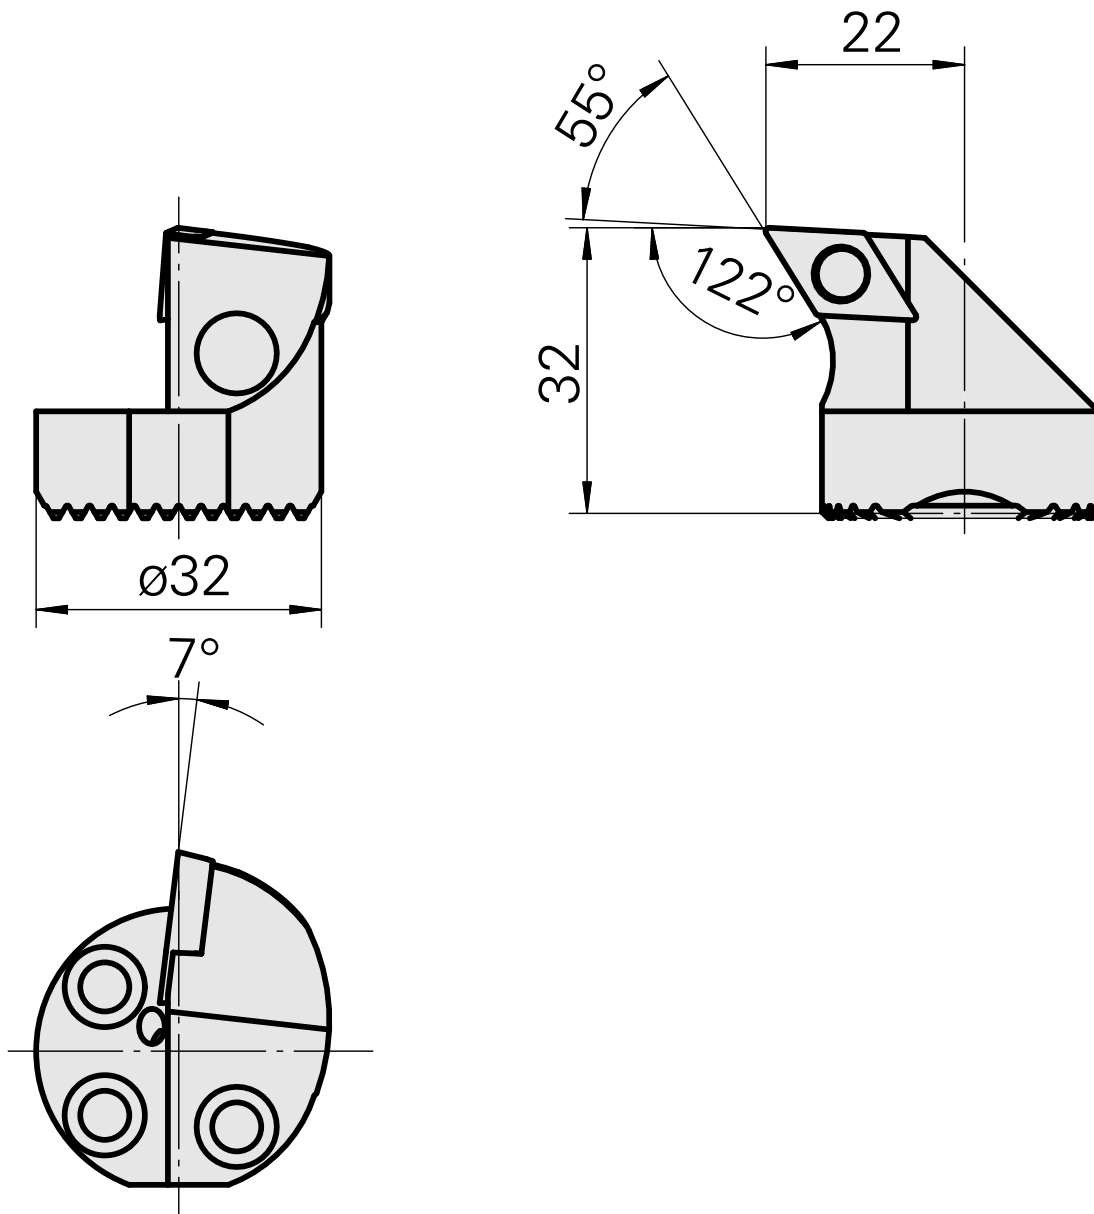

## Boring head for DC.. 11T3..

### Technical data

Mounting	for DC.. 11T3..
Cooling	internal
Pressure	50 bar
X [mm]	32 (1.26")
Z [mm]	22 (0.87)
INDEX TRAUB products	G220.3 • R200 • TNX65/42 • TNX220.3

### **Other accessories**

[Countersunk screw Wohlhaupter Nr. 115673](#)

Product ID : 10587078

Previous product ID : W00013.0026

---