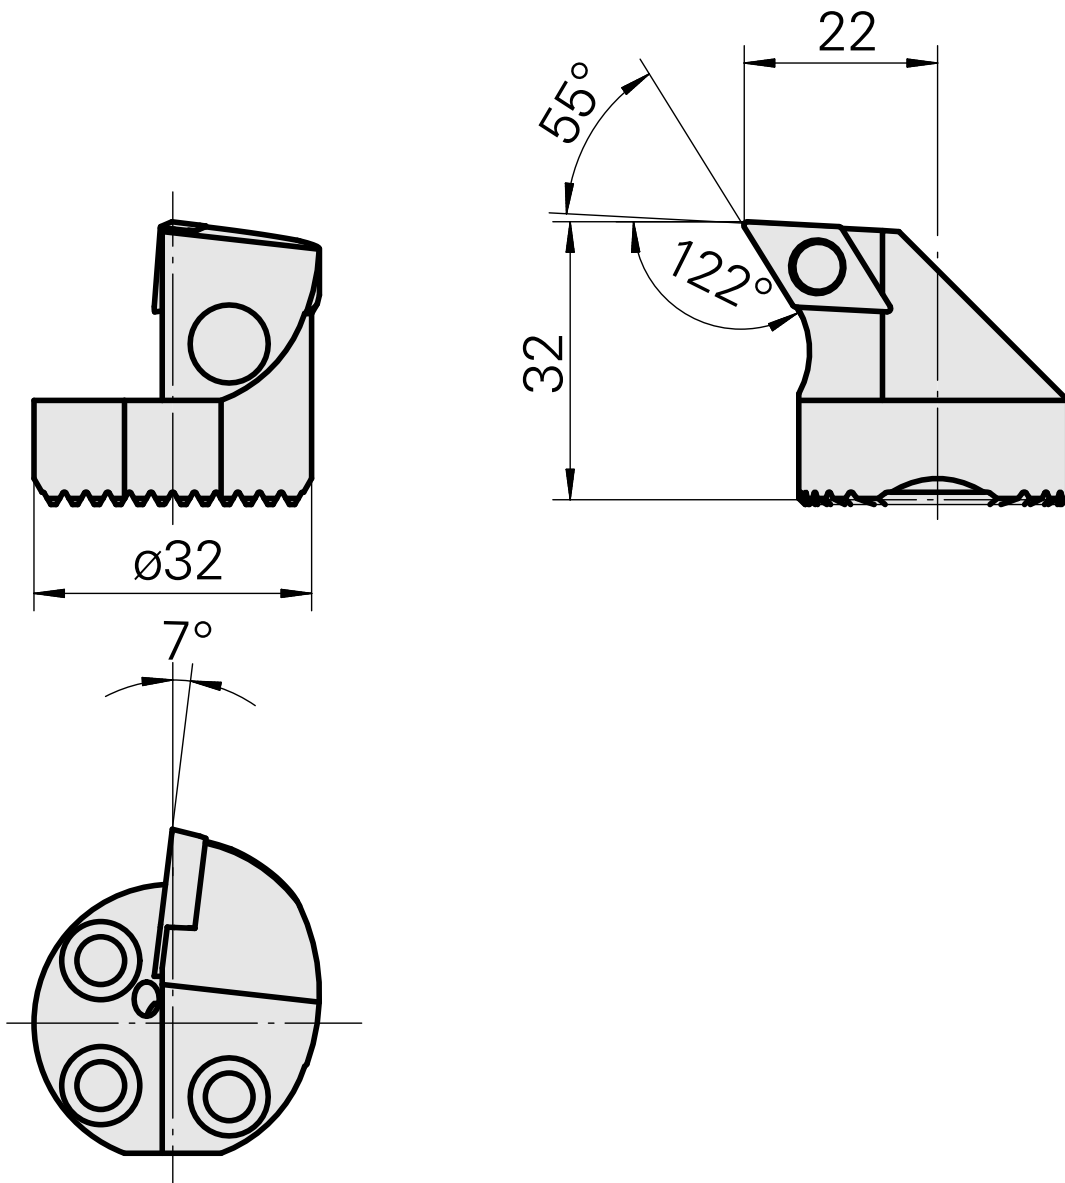

Boring head for DC.. 11T3..

Technical data

| | |
|----------------------|---|
| Mounting | for DC.. 11T3.. |
| Cooling | internal |
| Pressure | 50 bar |
| X [mm] | 32 (1.26") |
| Z [mm] | 22 (0.87) |
| INDEX TRAUB products | G220.3 • G220 • R200 • TNX65/42 • TNX220.3 |

Documents

No downloads available for this product

Accessories

Optional accessories

Other accessories

[Countersunk screw Wohlhaupter Nr. 115673](#)

Product ID : 10587078

Previous product ID : W00013.0026
