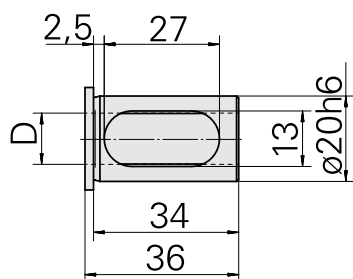

Mounting sleeve with collar D20/ 10mm

Technical data

TH accessories category	Mounting sleeve with collar
Mounting	D20
Tool mounting	10mm

Documents

No downloads available for this product