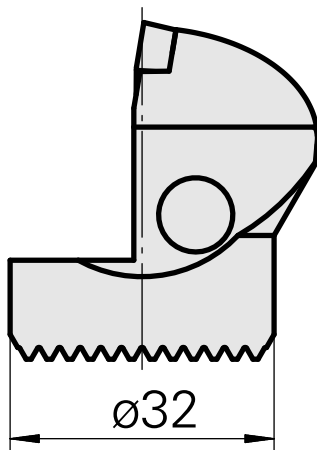

Boring head for DC.. 11T3..

Technical data

Mounting	for DC.. 11T3..
Cooling	internal
Pressure	50 bar
X [mm]	40 (1.57")
Z [mm]	22 (0.87)
INDEX TRAUB products	G220.3 • R200 • TNX65/42 • TNX220.3

Documents

No downloads available for this product

Accessories

Optional accessories

Other accessories

[Countersunk screw Wohlhaupter Nr. 115673](#)

Product ID : 10587078

Previous product ID : W00013.0026
