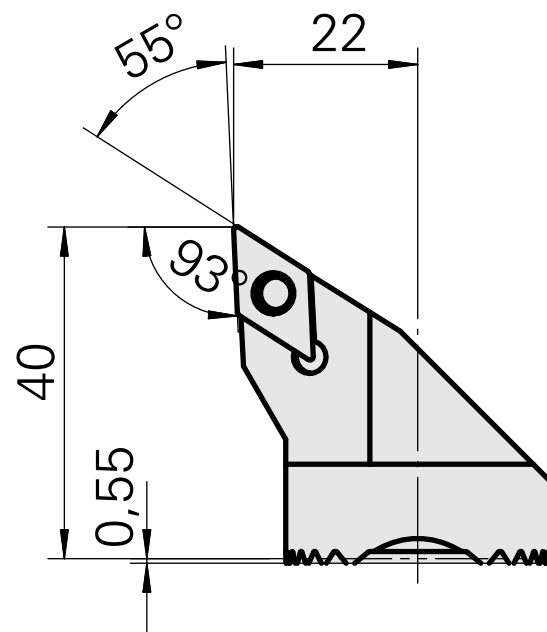

Boring head for DC.. 11T3..

Technical data

Mounting	for DC.. 11T3..
Cooling	internal
Pressure	50 bar
X [mm]	40 (1.57")
Z [mm]	22 (0.87)
INDEX TRAUB products	G220.3 • R200 • TNX65/42 • TNX220.3

Documents

No downloads available for this product

Accessories

Optional accessories

Other accessories

[Countersunk screw Wohlhaupter Nr. 115673](#)

Product ID : 10587078

Previous product ID : W00013.0026
