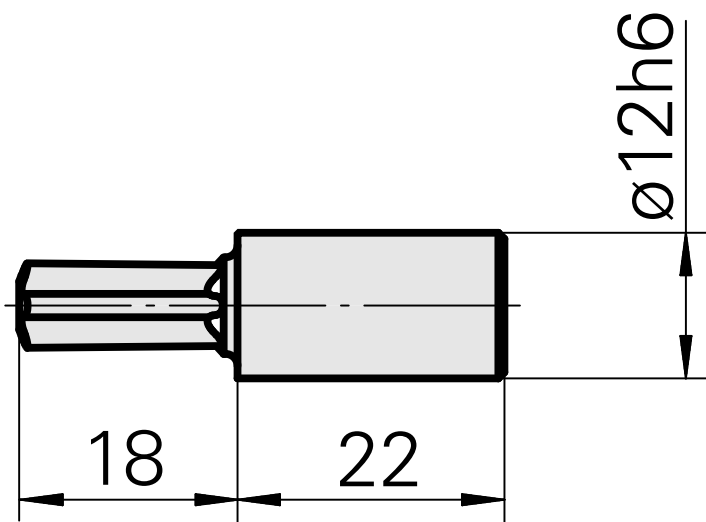

Broach Torx 25

Technical data

TH accessories category	Broach
Mounting	Torx 25
Tool mounting	12mm

Documents

No downloads available for this product