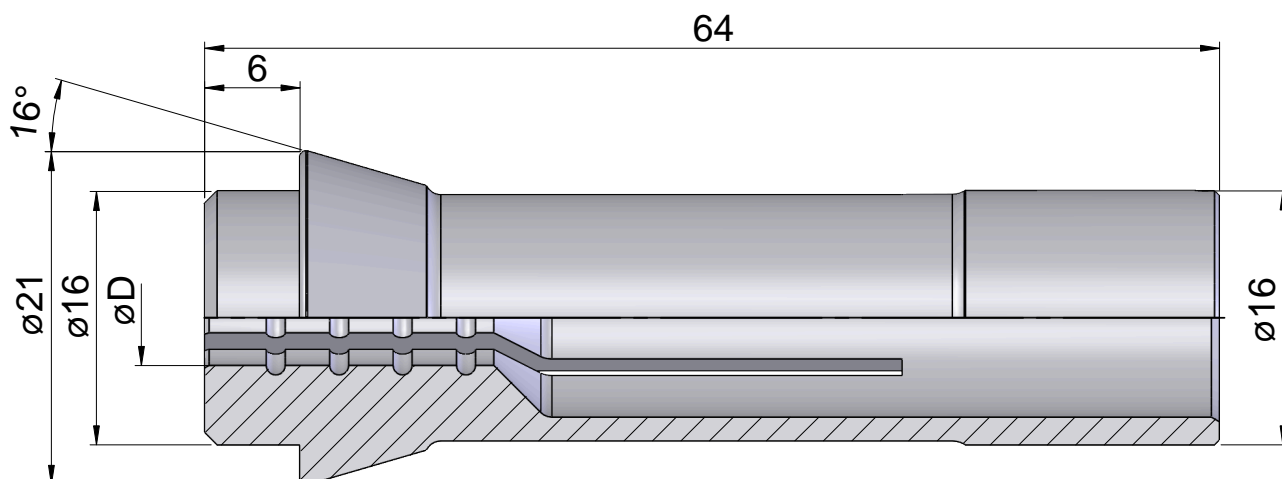

Clamping collet 1212E/F16 Ø=13,00

Technical data

There are currently no additional technical features stored for this product