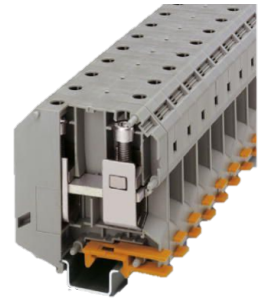

Clip

Technical features

Electrical assemblies	Terminal
Length (mm)	83 Millimeter
Width (mm)	25 Millimeter
Height (mm)	97.5 Millimeter
Cross-section	95 Square millimeter
Number of wires/poles (ST)	2 Piece
	GY - grey