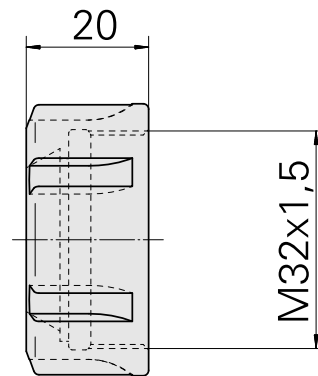

Clamping nut

Technical data

TH accessories category

Clamping nut

Mounting

ER25

Collet type

ER 25

Clamping nut type

Female thread