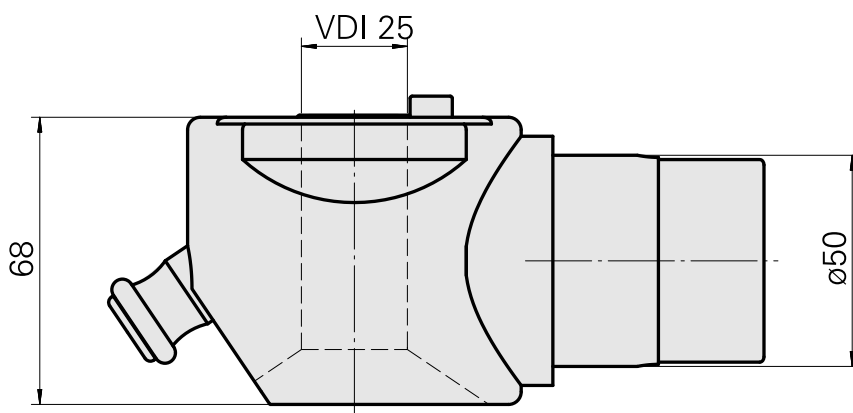

Adapter mounting aid VDI 25

Technical data

TH accessories category

Adapter mounting aid

Tool mounting

VDI 25

10192955
W9990523

INDEX