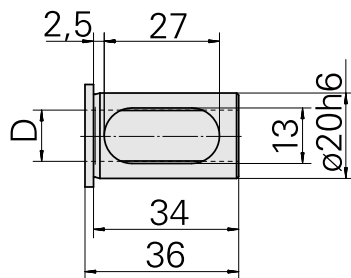

## Mounting sleeve with collar D20/ 8mm

### Technical data

TH accessories category	Mounting sleeve with collar
Mounting	D20
Tool mounting	8mm