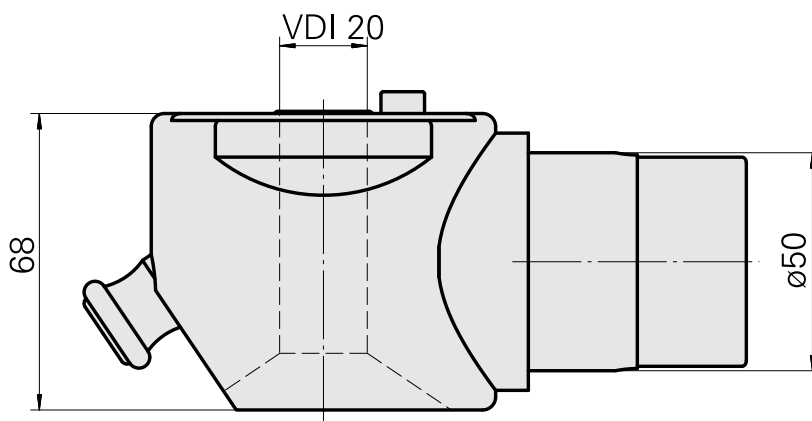

Adapter mounting aid VDI 20

Technical data

TH accessories category

Adapter mounting aid

Tool mounting

VDI 20

Documents

No downloads available for this product