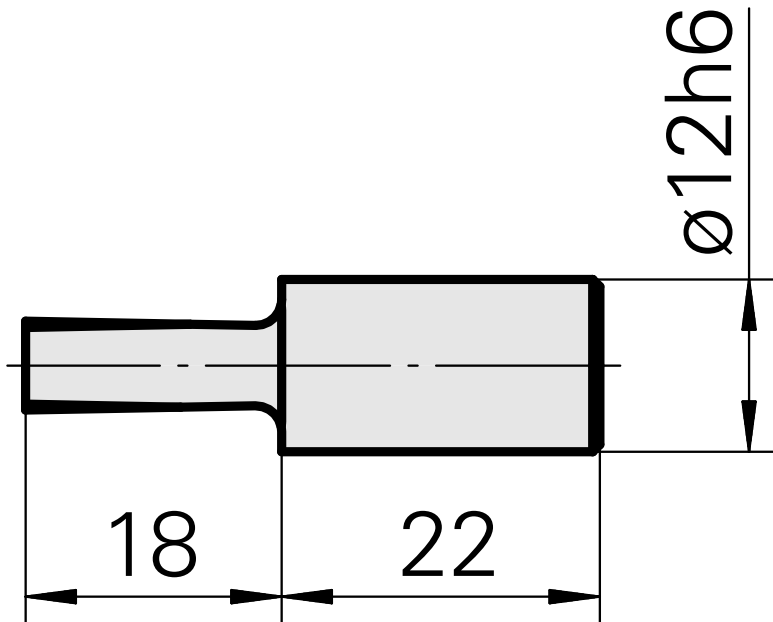

Broach Vkt. 10 mm

Technical data

TH accessories category	Broach
Mounting	Vkt.10 mm
Tool mounting	12mm

Documents

No downloads available for this product