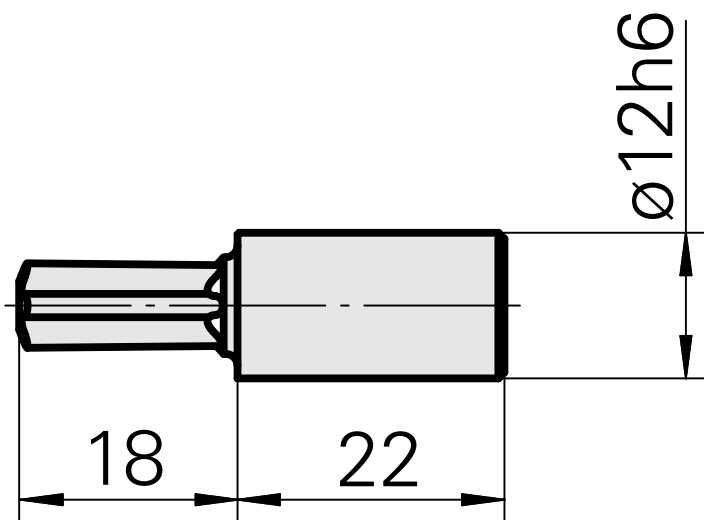

Broach Torx 30

Technical data

TH accessories category	Broach
Mounting	Torx 30
Tool mounting	12mm

Documents

No downloads available for this product