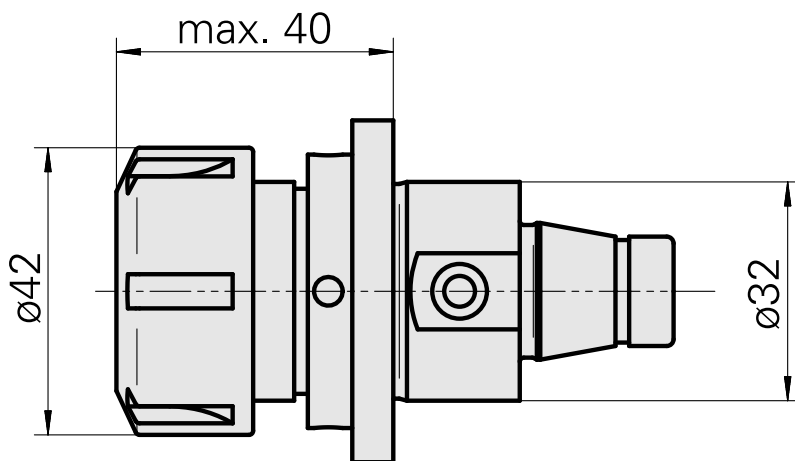

### Caratteristiche tecniche

TH accessories category

WFB 32-20

Mounting

ER25

Quick change inserts

collet mounting

---