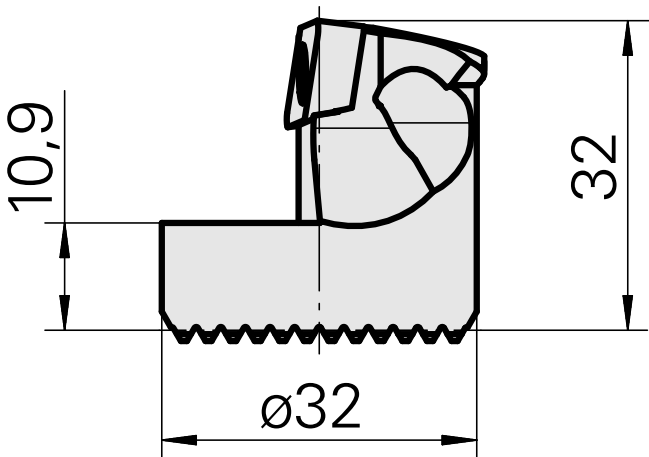

## Boring head for VC.. 1604..

### Technical data

<b>Mounting</b>	for VC.. 1604..
<b>Cooling</b>	internal
<b>Pressure</b>	50 bar
<b>X [mm]</b>	32 (1.26")
<b>Z [mm]</b>	22 (0.87)
<b>INDEX TRAUB products</b>	G220.3 • R200 • TNX65/42 • TNX220.3

### Other accessories

[Countersunk screw Wohlhaupter Nr. 115673](#)

Product ID : 10587078

Previous product ID : W00013.0026

---