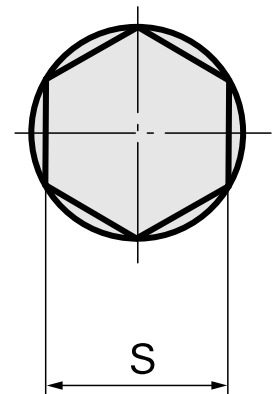

## Broach SW11 mm

### Technical data

TH accessories category	Broach
Mounting	SW11 mm
Tool mounting	12mm