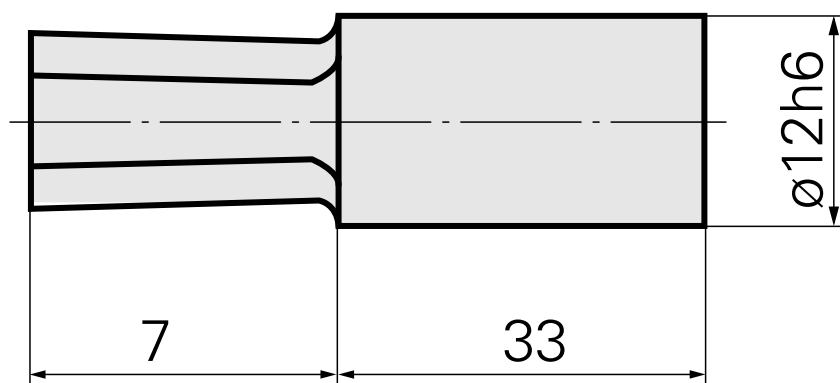

## Broach SW11 mm

### Technical data

TH accessories category	Broach
Mounting	SW11 mm
Tool mounting	12mm