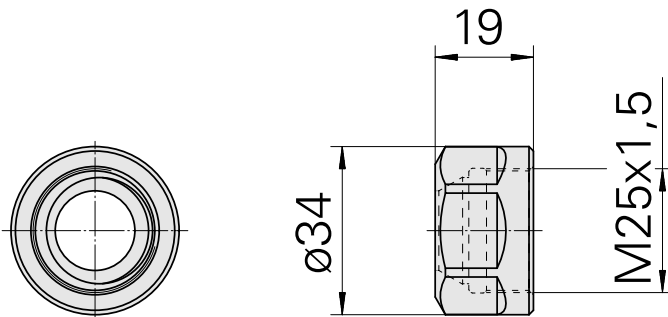

Dado di serraggio

Technical data

TH accessories category

Clamping nut

Mounting

ER20

Collet type

ER 20

Clamping nut type

Female thread

Documents

No downloads available for this product