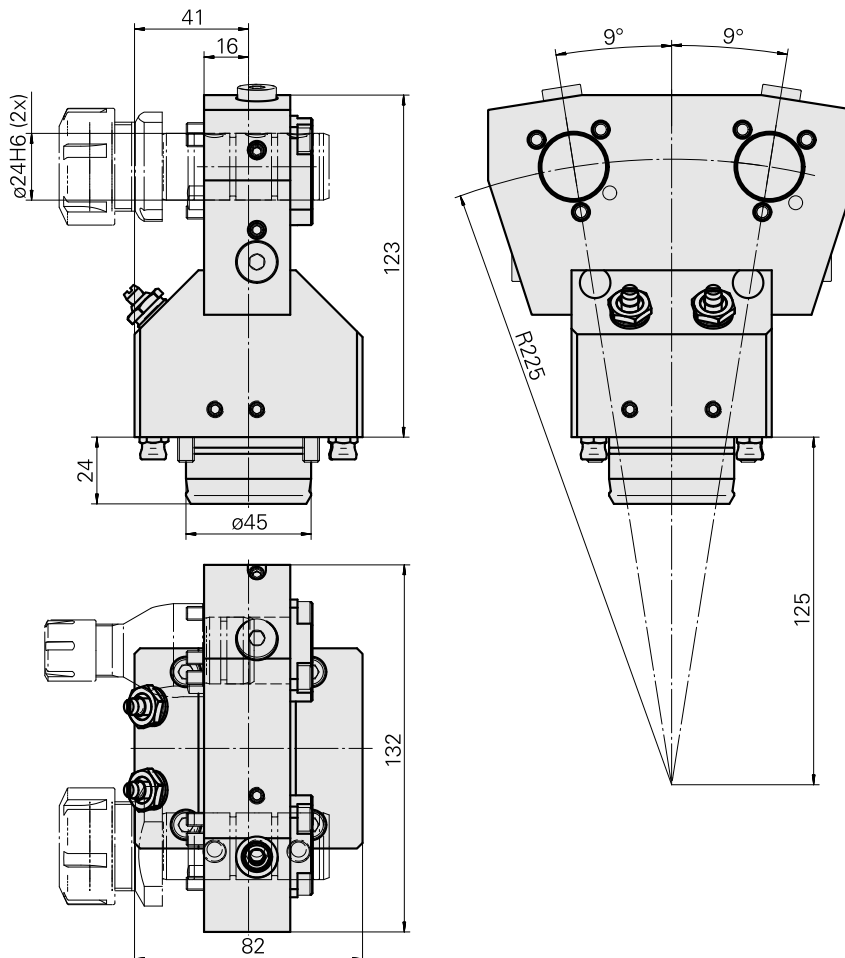

## Basic holder KPS 45 D24 (0.94 "), double

### Technical data

<b>Shank KPS</b>	KPS 45
<b>Drive</b>	not live
<b>Cooling</b>	external and internal
<b>Mounting</b>	D24
<b>Pressure</b>	80 bar
<b>X [mm]</b>	100 (3.94")
<b>Y [mm]</b>	±9°
<b>Z [mm]</b>	16 (0.63)
<b>INDEX TRAUB products</b>	ABC65 • TNK42/65 • TNL32-11 • TNL32