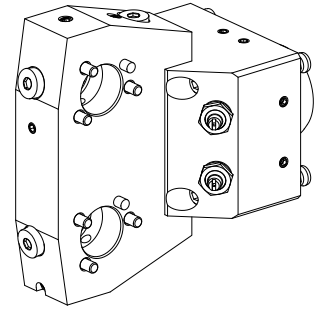

## Basic holder KPS 45 D24 (0.94 "), double

### Technical data

<b>Shank KPS</b>	KPS 45
<b>Drive</b>	not live
<b>Cooling</b>	external and internal
<b>Mounting</b>	D24
<b>Pressure</b>	80 bar
<b>X [mm]</b>	100 (3.94")
<b>Y [mm]</b>	±9°
<b>Z [mm]</b>	16 (0.63)
<b>INDEX TRAUB products</b>	ABC65 • TNK42/65 • TNL32-11 • TNL32