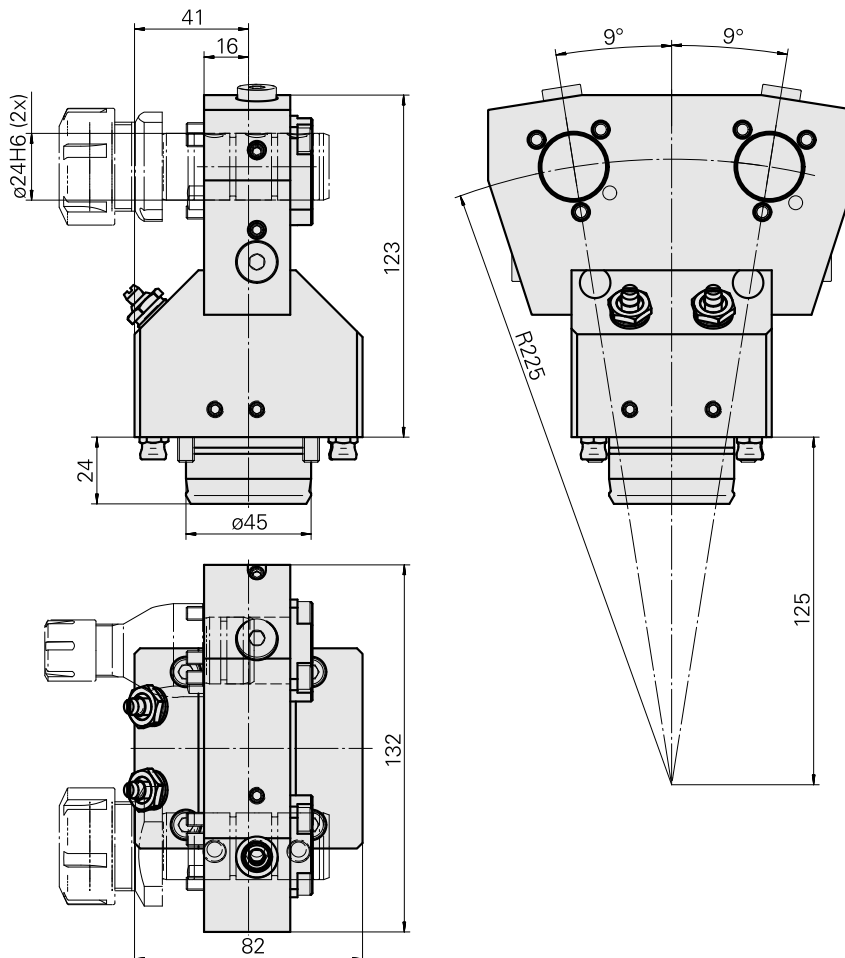

Basic holder KPS 45 D24 (0.94 "), double

Technical data

Shank KPS	KPS 45
Drive	not live
Cooling	external and internal
Mounting	D24
Pressure	80 bar
X [mm]	100 (3.94")
Y [mm]	±9°
Z [mm]	16 (0.63)
INDEX TRAUB products	ABC65 • TNK42/65 • TNL32-11 • TNL32

Drive not live	Cooling internal	Mounting D12	Pressure 80 bar
X [mm] 36 (1.42")	Y [mm] -	Z [mm] -	INDEX TRAUB products ABC65 • TNK42/65 • TNL18 • TNL20 • TNL32-11 • TNL32 • TNL32-11 compact • TNL20-11 • TNL32 compact • TNK40.2-10 • TNL20.2 • TNK40.2

[Mount D16 \(0.63"\)](#)

Product ID : 10506517

Previous product ID : W9990105

Drive not live	Cooling internal	Mounting D16	Pressure 80 bar
X [mm] 36 (1.42")	Y [mm] -	Z [mm] -	INDEX TRAUB products ABC65 • TNK42/65 • TNL18 • TNL20 • TNL32-11 • TNL32 • TNL32-11 compact • TNL20-11 • TNL32 compact • TNK40.2-10 • TNL20.2 • TNK40.2

Mount D20 (0.79 ")

Product ID : 10401858

Previous product ID : W9990506

Drive not live	Cooling internal	Mounting D20	Pressure 80 bar
X [mm] 40 (1.57")	Y [mm] -	Z [mm] -	INDEX TRAUB products ABC65 • TNK42/65 • TNL18 • TNL20 • TNL32-11 • TNL32 • TNL32-11 compact • TNL20-11 • TNL32 compact • TNK40.2-10 • TNL20.2 • TNK40.2