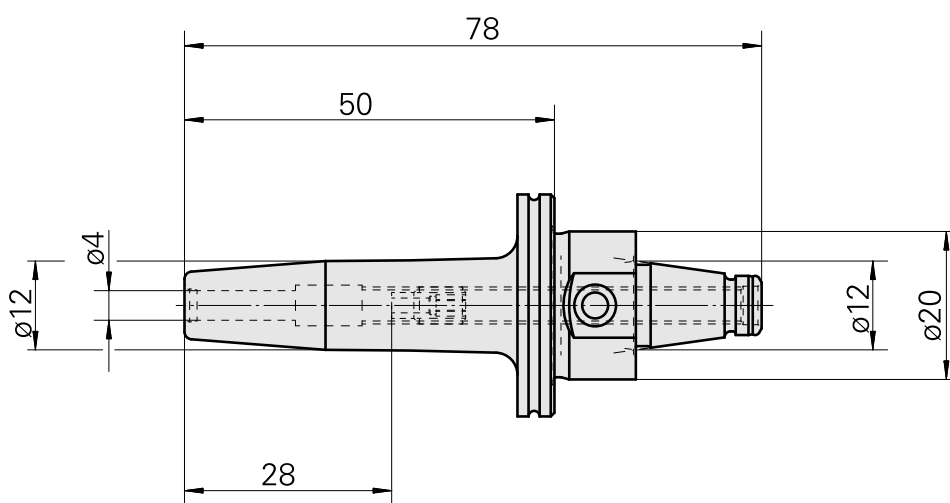

## WFB 20-12 Shrink-fit mounting D4

### Technical data

TH accessories category

WFB 20-12

Mounting

Shrink-fit mounting D4

Quick change inserts

shrink-fit mounting

## **Accessories**

Optional accessories

**Other accessories**

[Adjusting screw M 5x10](#)

Product ID : 10674886

Previous product ID : 326793

---