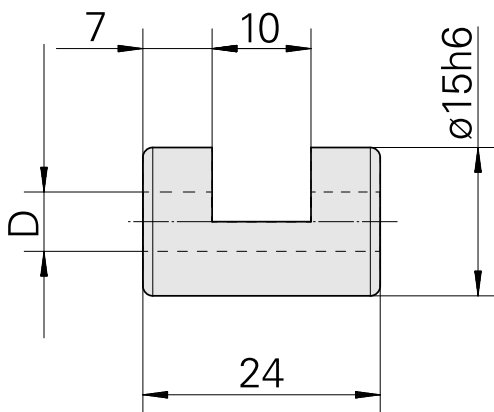

Bussola di serraggio D15/ 2mm

Technical data

TH accessories category	Clamping sleeve
Mounting	D15
Tool mounting	2mm

10082980
993115.0200

INDEX

Documents

No downloads available for this product