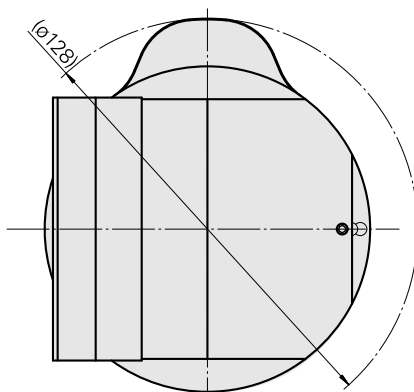

Presetting device D80/MS32/MS40 Quersch

Technical data

TH accessories category

Adapter for presetting units

Mounting

D80 for presetting devices

Tool mounting

MS32/MS40 Cross slide