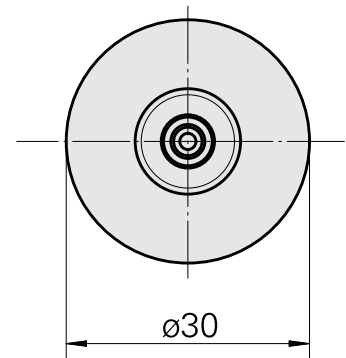

### Caratteristiche tecniche

TH accessories category

WFB 20-12

Mounting

Shrink-fit mounting D6

Quick change inserts

shrink-fit mounting