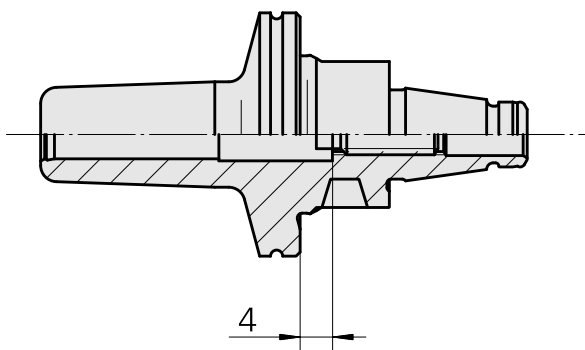

### Caratteristiche tecniche

TH accessories category

WFB 20-12

Mounting

Shrink-fit mounting D6

Quick change inserts

shrink-fit mounting