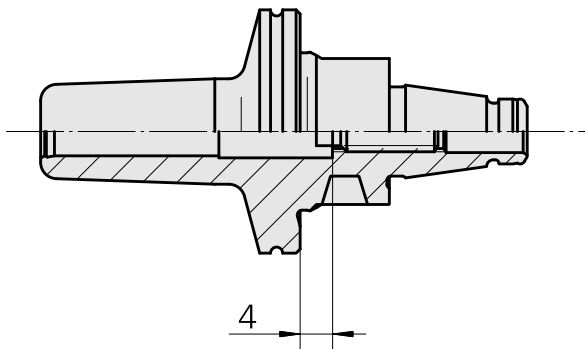

### Technical data

TH accessories category

WFB 20-12

Mounting

Shrink-fit mounting D6

Quick change inserts

shrink-fit mounting