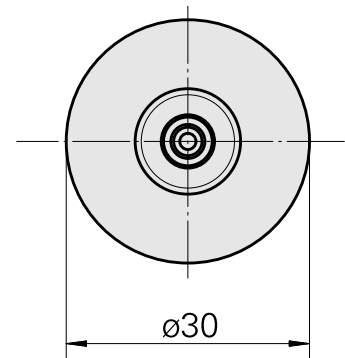

### Technical data

TH accessories category

WFB 20-12

Mounting

Shrink-fit mounting D6

Quick change inserts

shrink-fit mounting