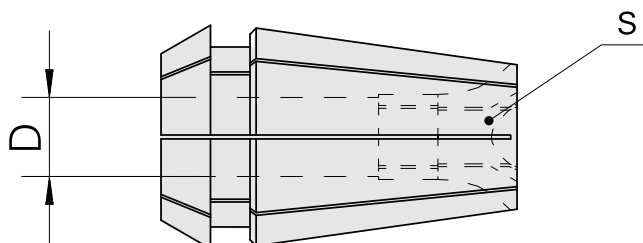

ER-Collet chuck for taps ER 11-GB 4.5mm

Technical data

TH accessories category	ER-Collet chuck for taps
Mounting	ER11
Tool mounting	4.5mm
Collet type	ER 11-GB

10058767
326892

INDEX

Documents

No downloads available for this product