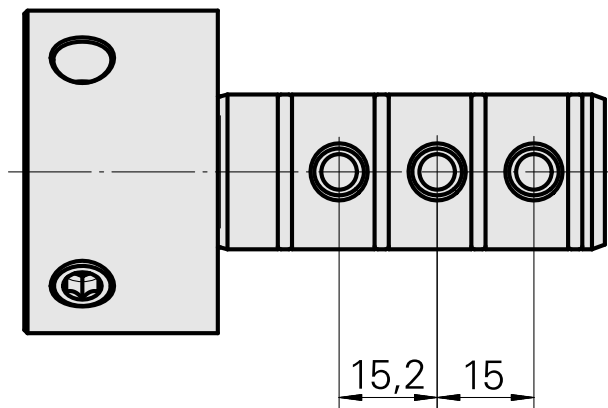

Mount WFB 32-20

Technical data

Drive	not live
Cooling	internal
Mounting	WFB 32-20
Pressure	80 bar
X [mm]	-
Y [mm]	-
Z [mm]	-
INDEX TRAUB products	ABC65 • TNK42/65 • TNL32-11 • TNL32

Documents

Product notes