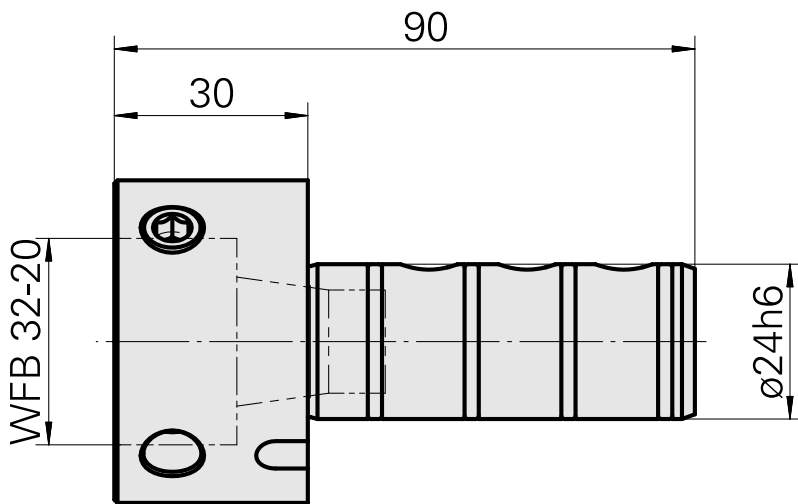

Mount WFB 32-20

Technical data

Drive	not live
Cooling	internal
Mounting	WFB 32-20
Pressure	80 bar
X [mm]	-
Y [mm]	-
Z [mm]	-
INDEX TRAUB products	ABC65 • TNK42/65 • TNL32-11 • TNL32

Documents

Product notes