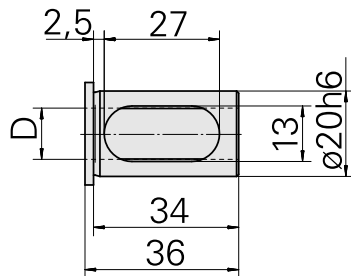

Mounting sleeve with collar D20/ 6mm

Technical data

TH accessories category	Mounting sleeve with collar
Mounting	D20
Tool mounting	6mm

Documents

No downloads available for this product