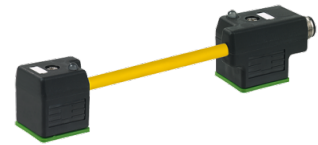

Kabel M12 Doppelvent.Würf.A0,15m

Technical data

Electrical assemblies	Electr. assembly lines
Length	150 Millimeter
Cross-section	0.75 Square millimeter
Number of wires/poles (ST)	3 Piece
Current	4 Ampere
Voltage	24 Volt
Voltage type	AC~ • DC=
Plug connection/type	M12 • Cube shape A
Outer diameter (mm)	5.9 Millimeter
	YE - yellow
Protection class	IP67
Shield	no - unshielded
Insulating material	PUR