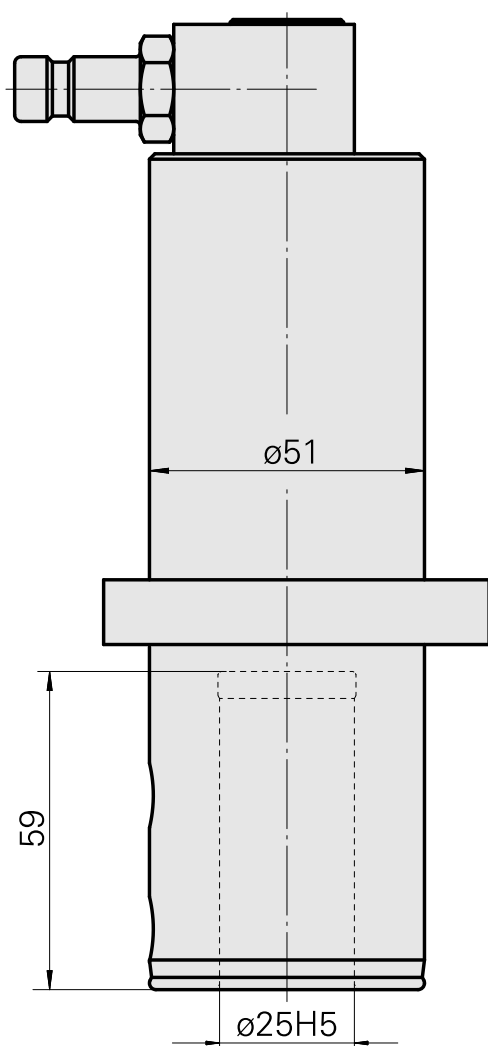

Porte-foret D25

Technical data

Drive	not live
Fixation MS	Clamping ring D51
Cooling	internal
Pressure	80 bar
Mounting	D25
X [mm]	-
Y [mm]	-
Z [mm]	-
INDEX TRAUB products	MS32C • MS52C • MS32-6.2 • MS40-6 • MS40-8 • MS52-6.3 • MS32-6.3

Documents

No downloads available for this product

Accessories

Optional accessories

Other accessories

[Mounting sleeve with collar D25](#)

Product ID : 10070544

Previous product ID : W62221.41--

[QUICK COUPLING SP-006-0-WR513-11-2 Serie LP](#)

Product ID : 10837142

Previous product ID : 474940.0112

[QUICK DISCONNECT FITTING SP-006-1-WR013-11 Serie LP](#)

Product ID : 10186287

Previous product ID : 474946.25
