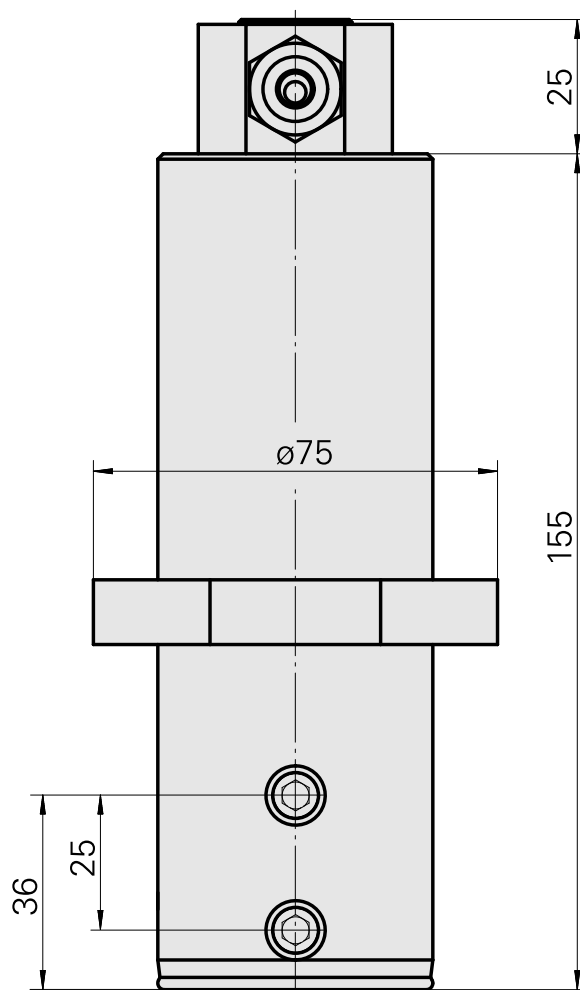

Porte-foret D25

Technical data

Drive	not live
Fixation MS	Clamping ring D51
Cooling	internal
Pressure	80 bar
Mounting	D25
X [mm]	-
Y [mm]	-
Z [mm]	-
INDEX TRAUB products	MS32C • MS52C • MS32-6.2 • MS40-6 • MS40-8 • MS52-6.3 • MS32-6.3

Documents

No downloads available for this product

Accessories

Optional accessories

Other accessories

[Mounting sleeve with collar D25](#)

Product ID : 10070544

Previous product ID : W62221.41--

[QUICK COUPLING SP-006-0-WR513-11-2 Serie LP](#)

Product ID : 10837142

Previous product ID : 474940.0112

[QUICK DISCONNECT FITTING SP-006-1-WR013-11 Serie LP](#)

Product ID : 10186287

Previous product ID : 474946.25
