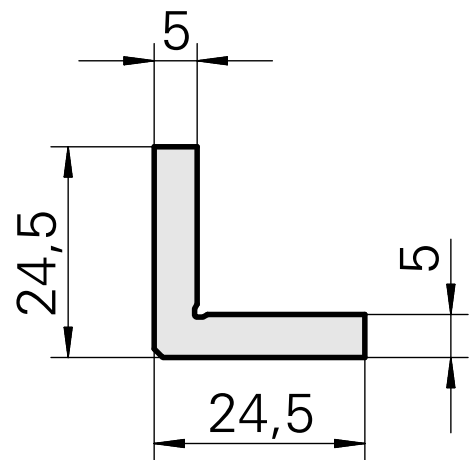

**Angle, height 5 mm (0.19"), width 5 mm (0.19")**

**Technical data**

**TH accessories category**

Compensation bracket

**Mounting**

Square 25x25