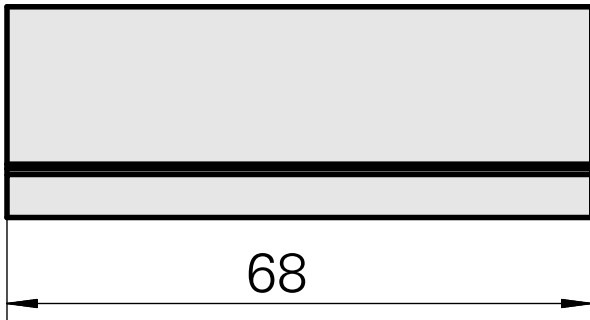

**Angle, height 5 mm (0.19"), width 5 mm (0.19")**

**Technical data**

**TH accessories category**

Compensation bracket

**Mounting**

Square 25x25