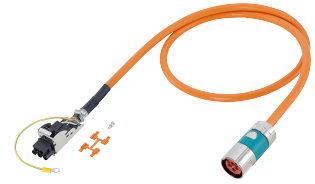

Cable

Technical data

Electrical assemblies	Electr. assembly lines
Length	3500 Millimeter
Cross-section	6 Square millimeter
Number of wires/poles (ST)	4 Piece
Voltage	600 Volt
Plug connection/type	M40 (size 1.5) OG - orange
Shield	yes - shielded
Insulating material	TPM