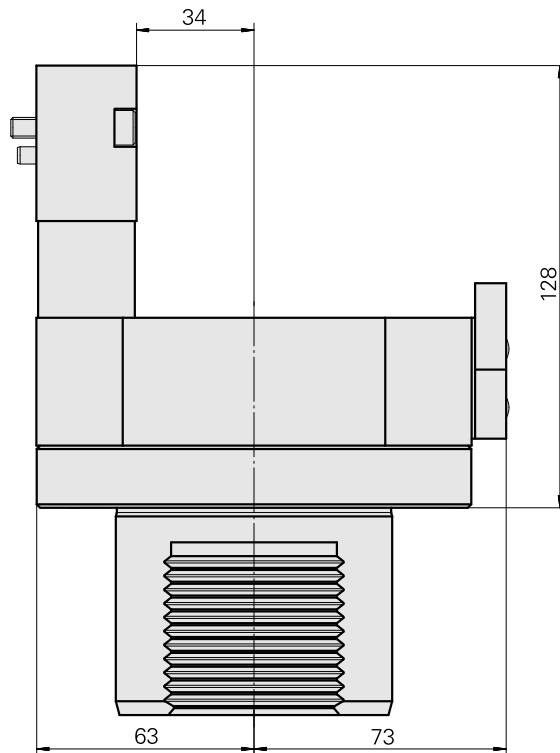

Presetting device D80/MS16 BohrStechStüc

Technical data

TH accessories category

Adapter for presetting units

Mounting

D80 for presetting devices

Tool mounting

MS16 DrillGroovBlock

[Adapter plate, Rotated 90°](#)

Product ID : 10630218

Previous product ID : W9990900

TH accessories
category
Plate rear drilling unit
MS16