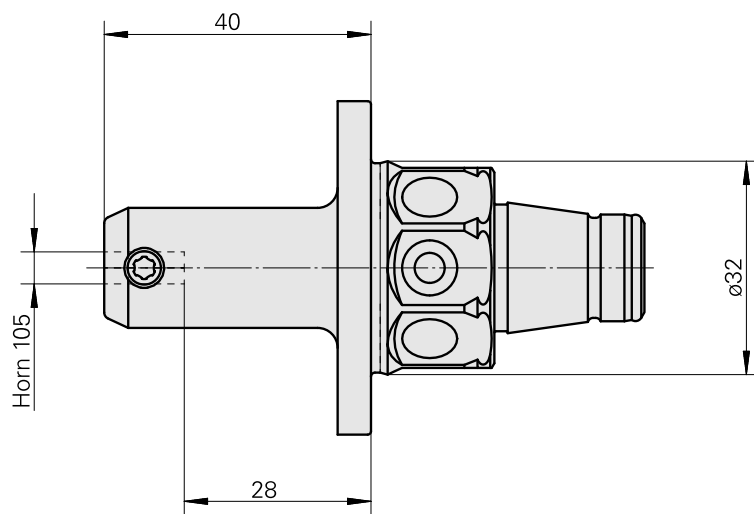

WFB 32-20 Horn Type 105

Technical data

TH accessories category

WFB 32-20

Mounting

Horn Type 105

Quick change inserts

Horn S-Mini