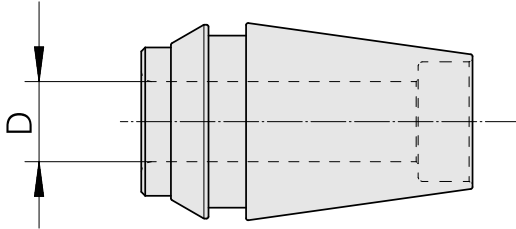

ER-shrink collet ER 20 12mm

Technical data

TH accessories category	ER-shrink collet
Mounting	ER20
Tool mounting	12mm
Collet type	ER 20

Documents

No downloads available for this product