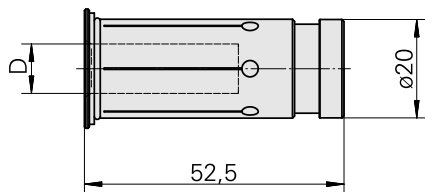

## Reductions Hydraulic Expansion D20/ 16mm

### Technical data

TH accessories category	Reductions Hydraulic Expansion
Mounting	D20
Tool mounting	16mm