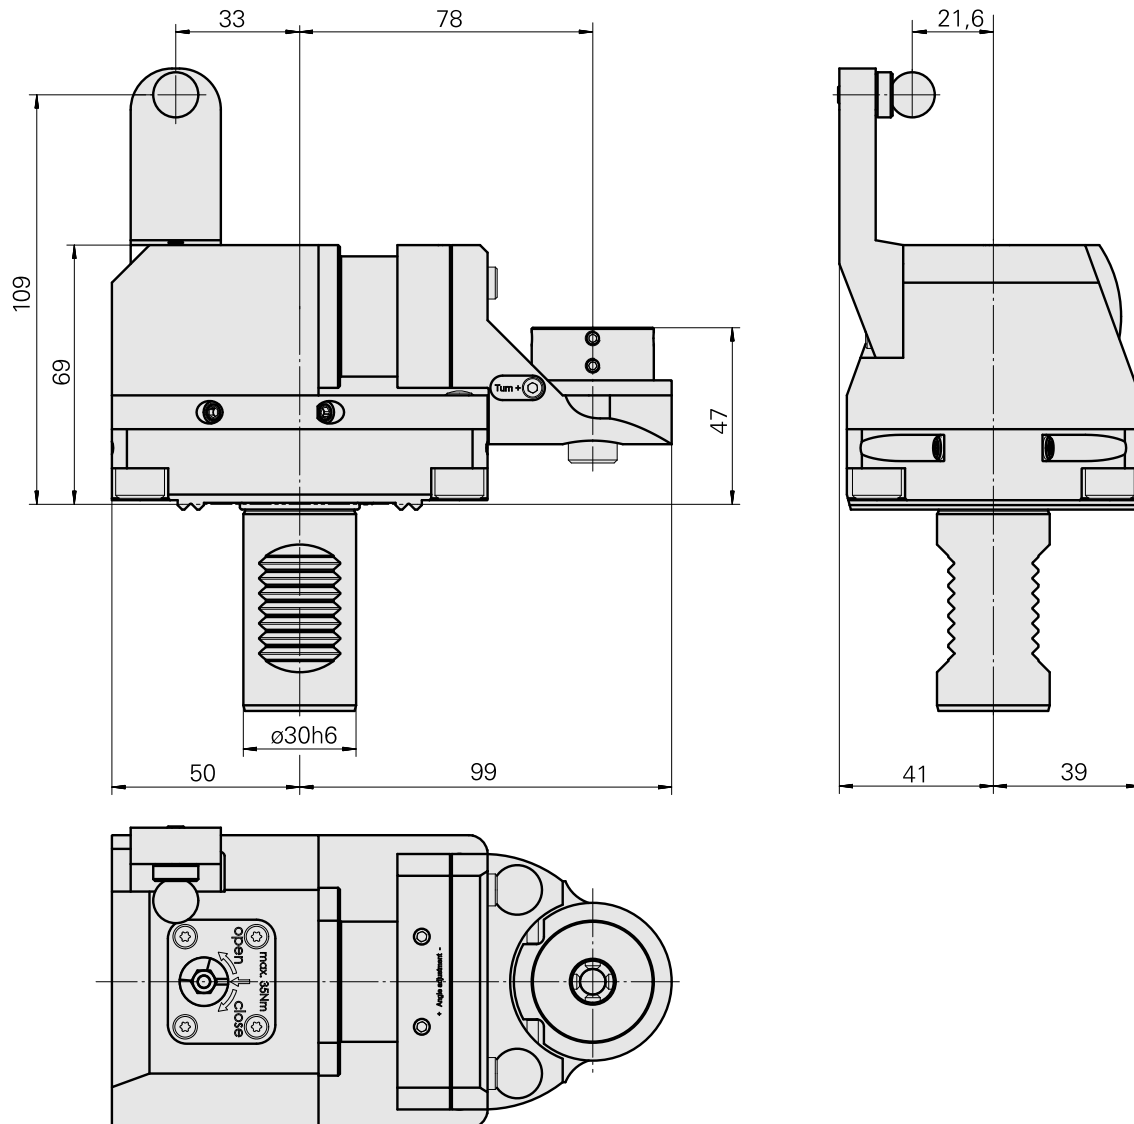

Probe holder

Technical data

Shank VDI	VDI 30
Drive	not live
Fixation VDI	W serration
reversible 180°	yes
Data carrier	check tool station bore
X [mm]	-
Y [mm]	-
Z [mm]	-

Documents

No downloads available for this product

Accessories

Optional accessories

Measuring system

[Probe](#)

Product ID : 12093646

Previous product ID :

Electrical assemblies
Measuring system

[Renishaw RMP400-QE probe](#)

Product ID : 12098222

Previous product ID :

Electrical assemblies
Measuring system

[Measuring Arm](#)

Product ID : 10773869

Previous product ID : 487542.0691

Electrical assemblies
Measuring system

[Pin](#)

Product ID : 10053853

Previous product ID : XT90407.9012

Electrical assemblies
Measuring system

[Push-button insert](#)

Product ID : 12098223

Previous product ID :

Electrical assemblies

Measuring system