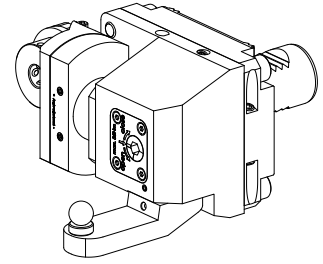

Probe holder

Technical data

Shank VDI	VDI 30
Drive	not live
Fixation VDI	W serration
reversible 180°	yes
Data carrier	check tool station bore
X [mm]	-
Y [mm]	-
Z [mm]	-

Documents

No downloads available for this product